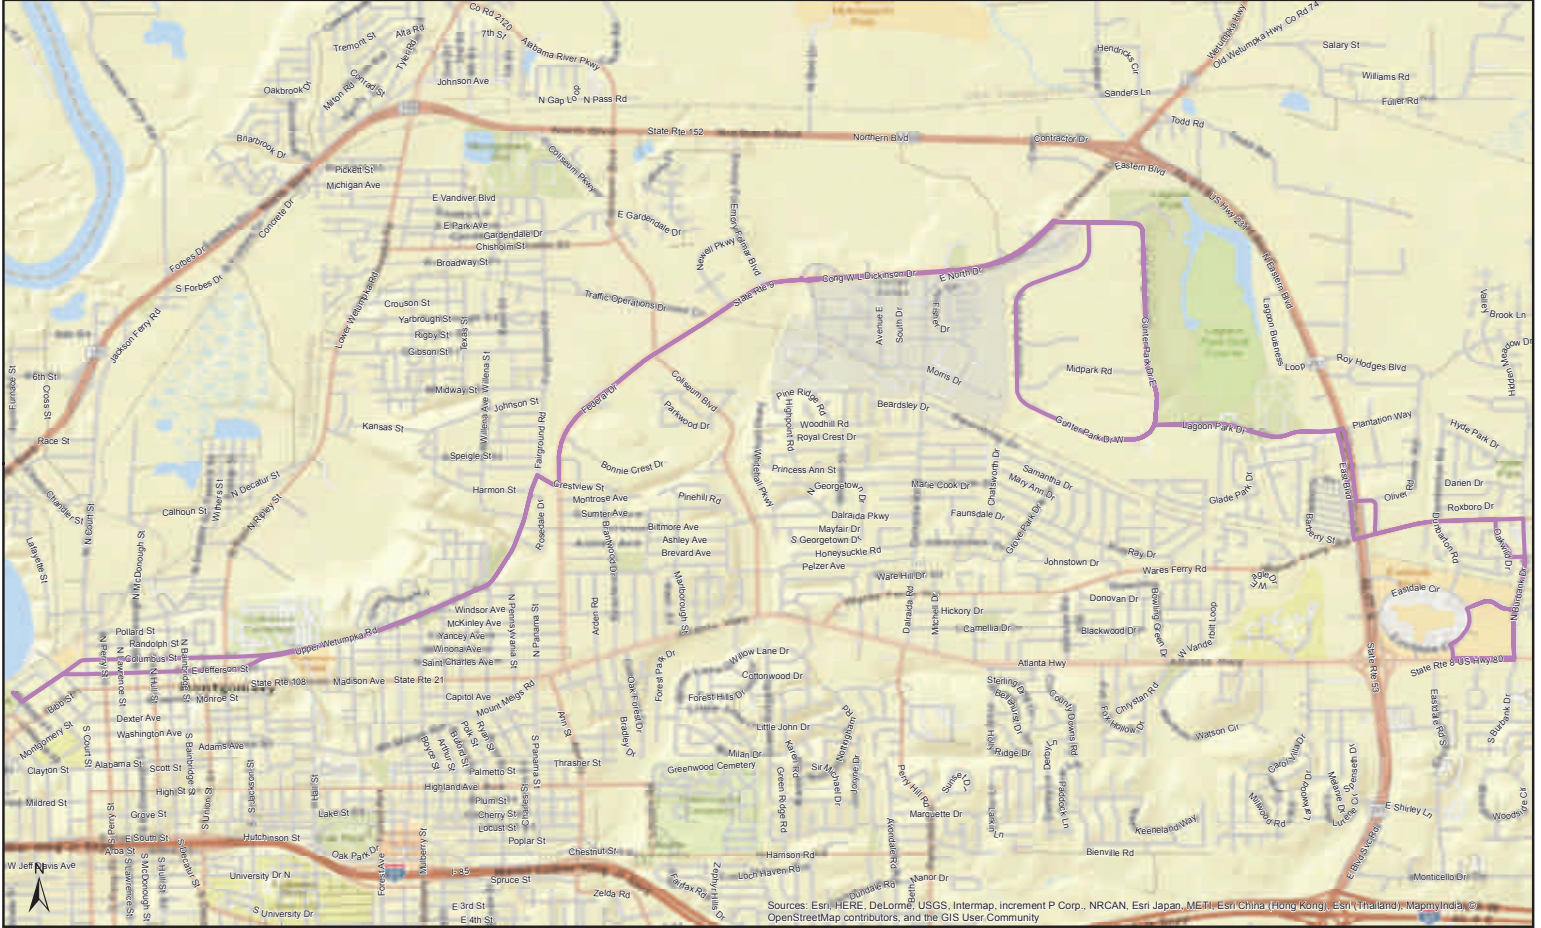

The M Transit Route 8: Gunter Annex

WEEKDAY SCHEDULE

Intermodal Center	Crestview Ave. & Federal Drive	Gunter Park Dr. & Gunter Park Dr W.	Eastdale Mall	Gunter Park Dr. & Gunter Park Dr W.	Crestview Ave. & Federal Drive	Intermodal Center
OUTBOUND				INBOUND		
5:30 AM	5:45 AM	6:00 AM	6:15 AM	6:30 AM	6:45 AM	7:00 AM
7:00 AM	7:15 AM	7:30 AM	7:45 AM	8:00 AM	8:15 AM	8:30 AM
8:30 AM	8:45 AM	9:00 AM	9:15 AM	9:30 AM	9:45 AM	10:00 AM
10:00 AM	10:15 AM	10:30 AM	10:45 AM	11:00 AM	11:15 AM	11:30 AM
11:30 AM	11:45 AM	12:00 PM	12:15 PM	12:30 PM	12:45 PM	1:00 PM
1:00 PM	1:15 PM	1:30 PM	1:45 PM	2:00 PM	2:15 PM	2:30 PM
2:30 PM	2:45 PM	3:00 PM	3:15 PM	3:30 PM	3:45 PM	4:00 PM
4:00 PM	4:15 PM	4:30 PM	4:45 PM	5:00 PM	5:15 PM	5:30 PM
5:30 PM	5:45 PM	6:00 PM	6:15 PM	6:30 PM	6:45 PM	7:00 PM
7:00 PM	7:15 PM	7:30 PM	7:45 PM	8:00 PM	8:15 PM	8:30 PM
8:30 PM		To Garage				

SATURDAY SCHEDULE

Intermodal Center	Crestview Ave. & Federal Drive	Gunter Park Dr. & Gunter Park Dr W.	Eastdale Mall	Gunter Park Dr. & Gunter Park Dr W.	Crestview Ave. & Federal Drive	Intermodal Center
OUTBOUND				INBOUND		
8:30 AM	8:40 AM	8:55 AM	9:05 AM	9:15 AM	9:20 AM	9:30 AM
10:30 AM	10:40 AM	10:55 AM	11:05 AM	11:15 AM	11:20 AM	11:30 AM
12:30 PM	12:40 PM	12:55 PM	1:05 PM	1:15 PM	1:20 PM	1:30 PM
2:30 PM	2:40 PM	2:55 PM	3:05 PM	3:15 PM	3:20 PM	3:30 PM
4:30 PM	4:40 PM	4:55 PM	5:05 PM	5:15 PM	5:20 PM	5:30 PM